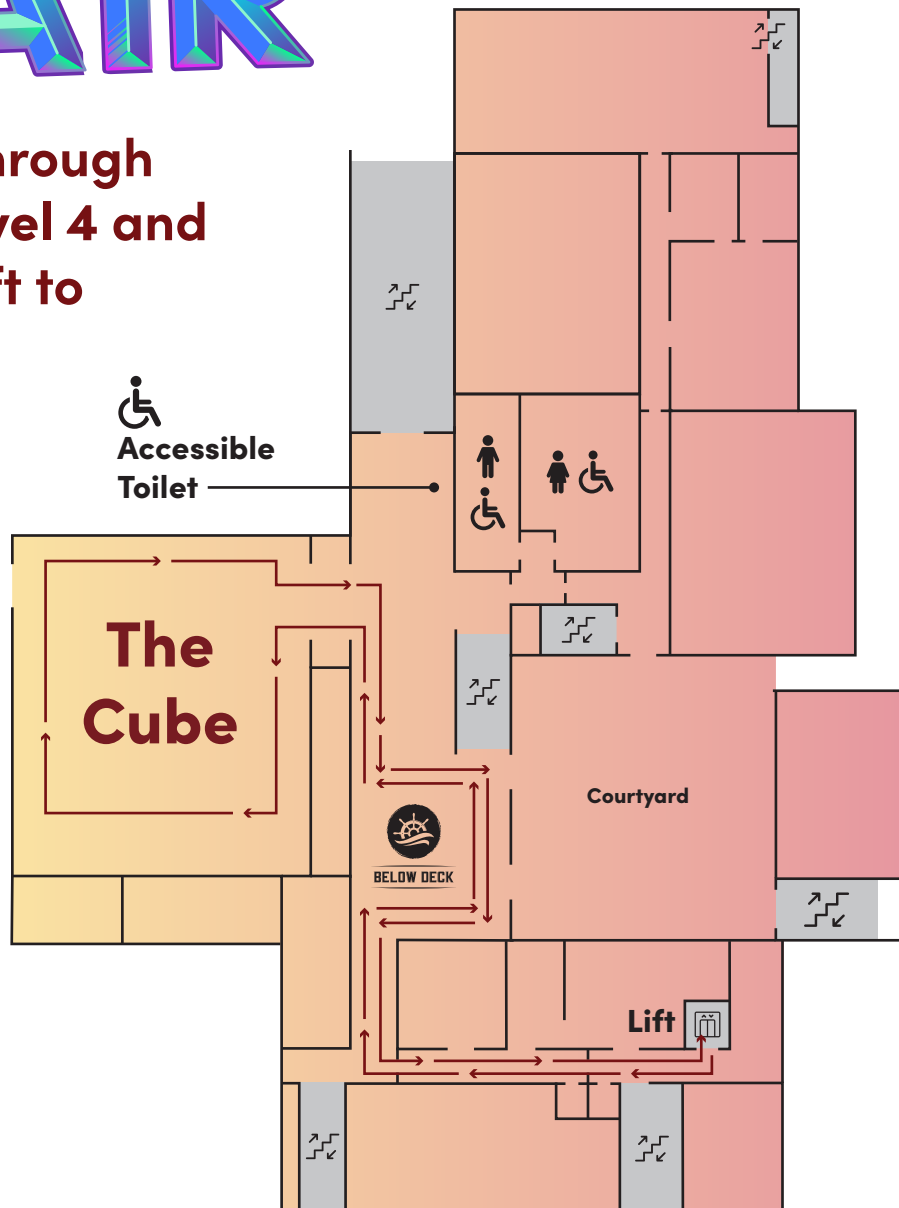

Accessible Route

Building 42 Level 2

Friday 27 September

FRESHERS FAIR

Come in through
B42 on Level 4 and
take the lift to
Level 2

Please take lift
down to level 1
once this floor has
been completed.

Accessible Route

Building 42 Level 1

Friday 27 September

FRESHERS FAIR

Accessible Route

Building 18

Jubilee Sports Centre

Friday 27 September

FRESHERS FAIR

From Redbrick you will need to go down the side of Jubilee to the side entrance to their sports hall. If the incline is too steep please go into the main entrance of Jubilee Jubilee Sports Centre and use the lift available.