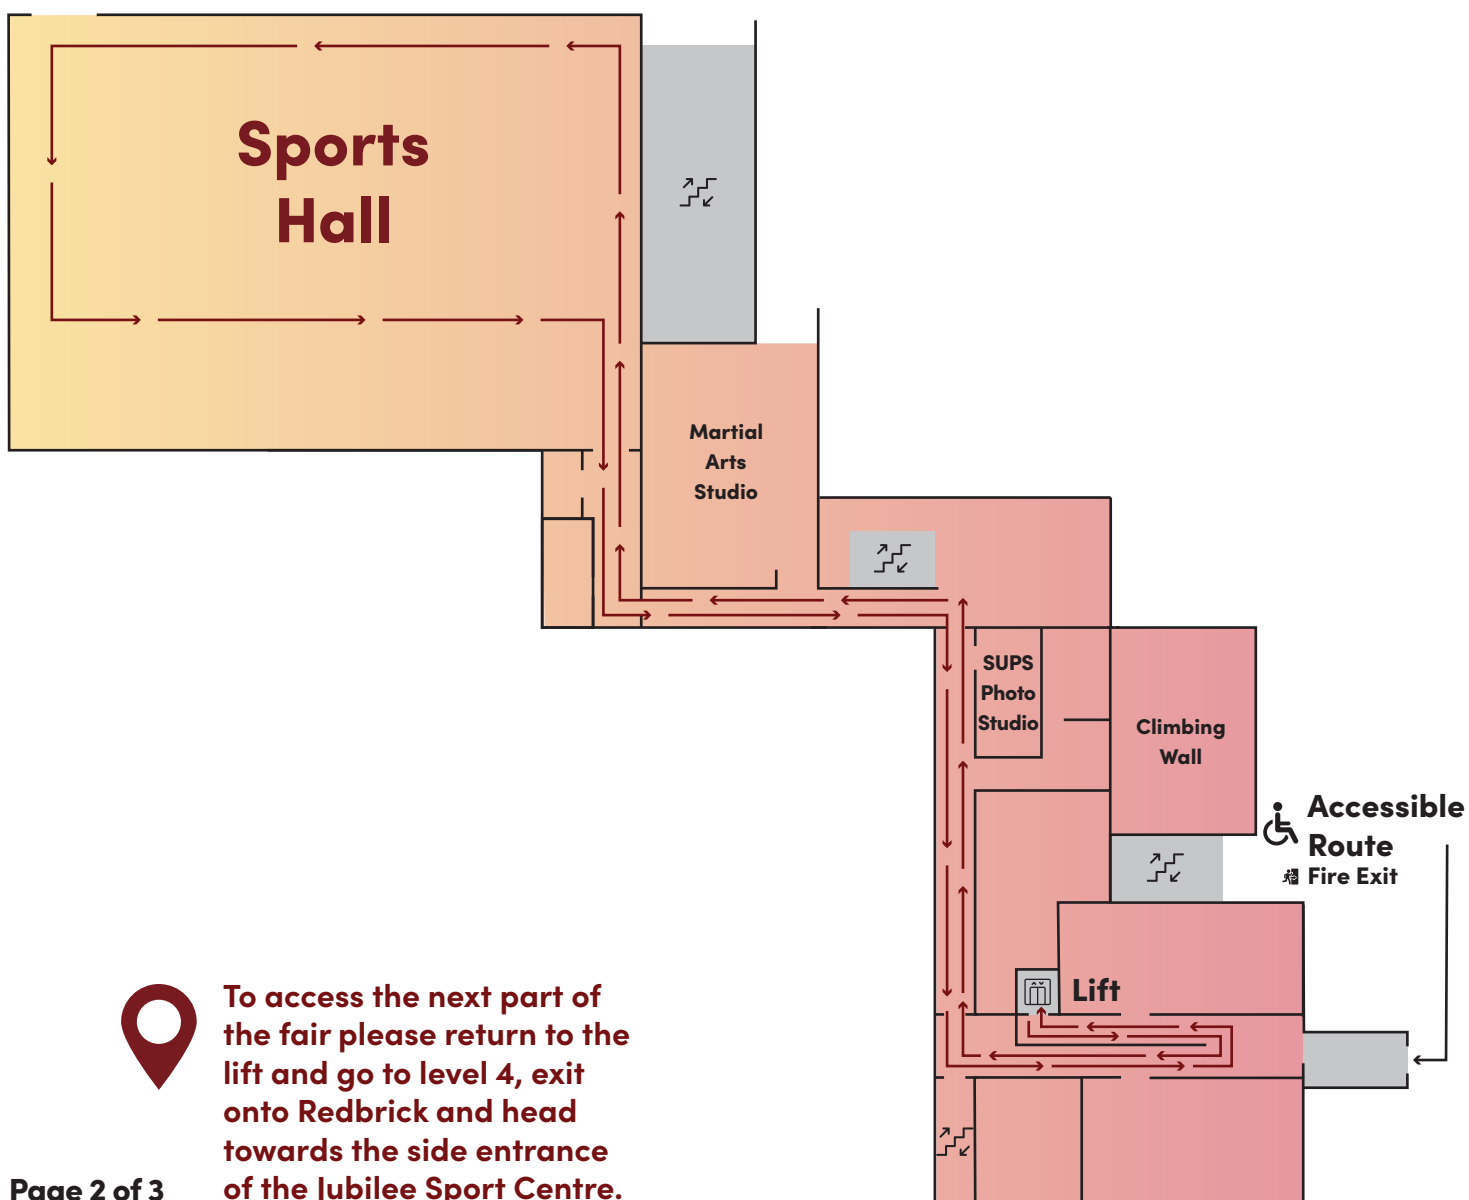

Accessible Route

Building 42 Level 2

Friday 27 September

FRESHERS FAIR

Come in through
B42 on Level 4 and
take the lift to
Level 2

Please take lift
down to level 1
once this floor has
been completed.

Accessible Route

Building 42 Level 1

Friday 27 September

FRESHERS FAIR

Accessible Route

Building 18

Jubilee Sports Centre

Friday 27 September

FRESHERS FAIR

From Redbrick you will need to go down the side of Jubilee to the side entrance to their sports hall. If the incline is too steep please go into the main entrance of Jubilee Jubilee Sports Centre and use the lift available.