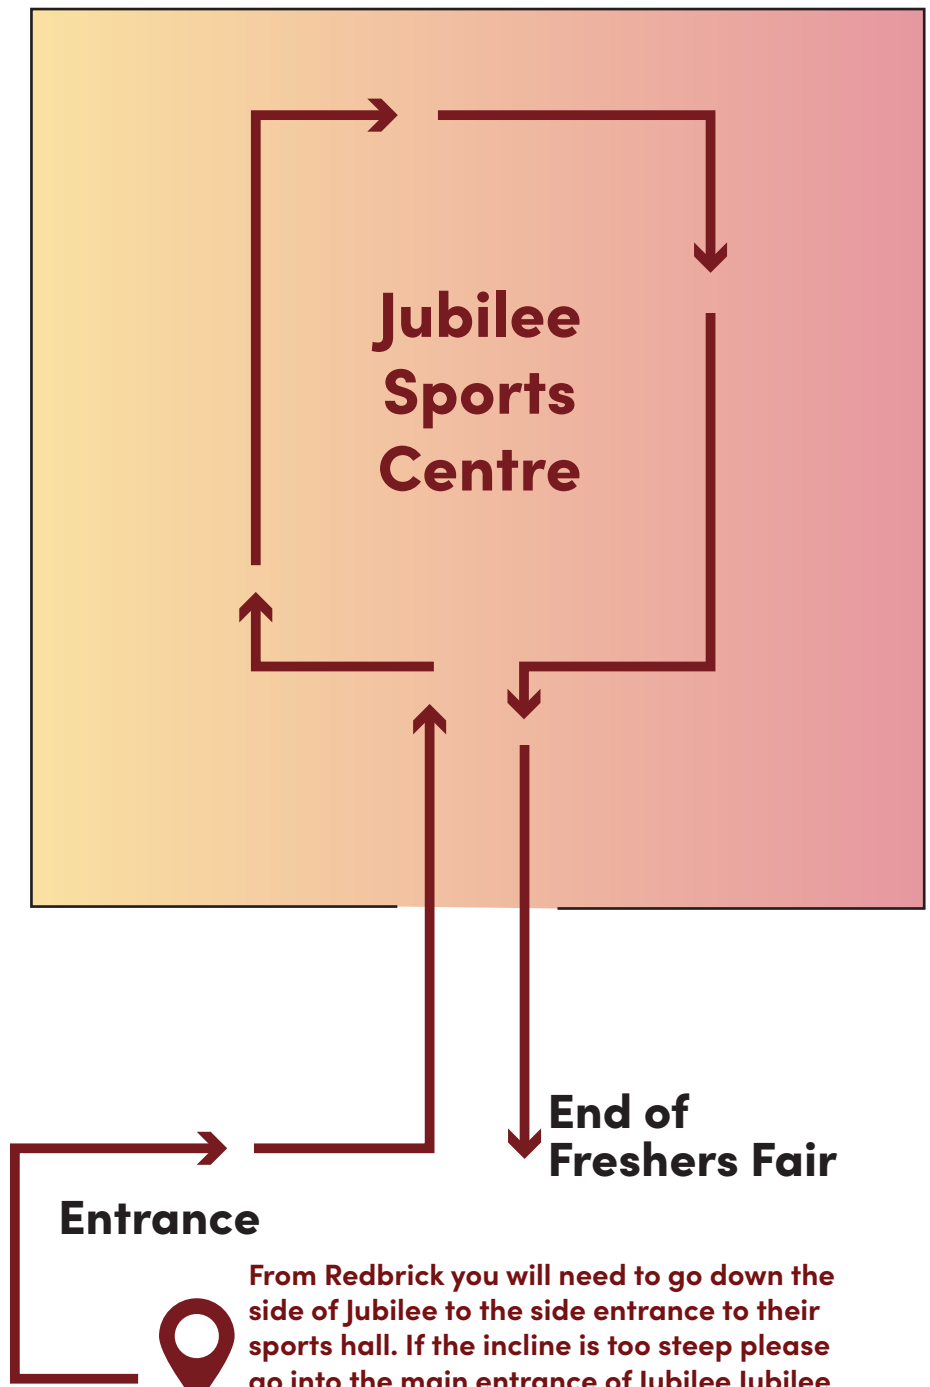

Accessible Route

Building 42 Level 2

Friday 27 September

FRESHERS FAIR

Come in through
B42 on Level 4 and
take the lift to
Level 2

Please take lift
down to level 1
once this floor has
been completed.

Accessible Route

Building 42 Level 1

Friday 27 September

FRESHERS FAIR

Accessible Route

Building 18

Jubilee Sports Centre

Friday 27 September

FRESHERS FAIR

From Redbrick you will need to go down the side of Jubilee to the side entrance to their sports hall. If the incline is too steep please go into the main entrance of Jubilee Jubilee Sports Centre and use the lift available.